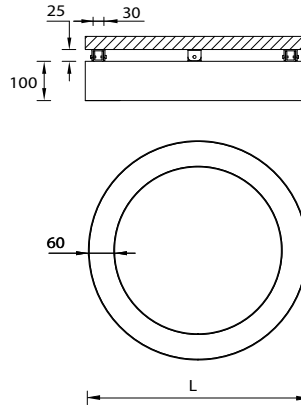

Gavle 3 Tunable white

Surface ceiling luminaires

Project :	Location :	Type :	Quantity :
Note :			

Luminaire Structure

Comprehensive range of clean-edged interior circular ring fixtures
Powerful and technical performance options shrouded in a minimalist aesthetic form.

Light Symbol

Up - Down light

Ordering guide sample

GAV-80202	- O -	TUW	- A90291	Diffuser for light output control O - Opal diffuser UGR <19	Colour Temperature TUW - Tunable white 2700K - 6500K
	Diffuser	Colour	Accessory 1		

Lens diffuser

(- O)
Opal diffuser
UGR <19

Product Code

Model No.	No. LED		System Power W	Lumen lm	Colour	EEC	Dimension		Remote Driver	Weight kg
	UP	DOWN					L			

SURFACE CEILING MOUNTED · UP DOWN LIGHT · 60x100MM. · TUNABLE WHITE

GAV-80202	- O -	TUW	288 LED	288 LED	52	5195	TUW	A++	500	✓	4.0
GAV-80212	- O -	TUW	768 LED	768 LED	98	10428	TUW	A++	1000	✓	8.4
GAV-80222	- O -	TUW	1152 LED	1152 LED	146	16001	TUW	A++	1500	✓	13.5
GAV-80232	- O -	TUW	1536 LED	1536 LED	197	20319	TUW	A++	2000	✓	18.3
GAV-80242	- O -	TUW	1920 LED	1920 LED	250	26433	TUW	A++	2500	✓	24.3
GAV-80252	- O -	TUW	2304 LED	2304 LED	294	30314	TUW	A++	3000	✓	30.4
GAV-80262	- O -	TUW	3072 LED	3072 LED	413	43232	TUW	A++	4000	✓	39.6
GAV-80272	- O -	TUW	3840 LED	3840 LED	499	52567	TUW	A++	5000	✓	48.1

Accessory

xPress
Wireless switch
(A90591)

Colour Code

- 01	- 03	- 05	
Black RAL 9011	White RAL 9003	Matt Silver RAL 9006	RESET

HEADQUARTERS EUROPE

Ligman Europe s.r.o.
VGP Park Ústí nad Labem, P2 | Přestanov 120 | 40317 Přestanov |
Czech Republic | Tel. +420 477 07 1500 | sales.cz@ligman.com
www.ligman.com

HEADQUARTERS THAILAND

Ligman Lighting Co., Ltd.
17/2 | Moo 4 | Monthong | Bangnampreaw | Chachoengsao 24150 |
Thailand | Tel: +66 (2) 7339140 | info@ligman.com

Ligman Ltd.
Victory Way | Crossways | Dartford DA2 6QD |
United Kingdom | Tel +66 2 733 9140 | Fax +66 2 733 9153 |
sales.uk@ligman.com

Technical amendments reserved.