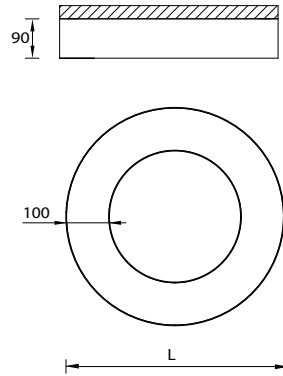

Technical amendments reserved.

Gavle 4

Surface ceiling luminaires

Project :	Location :	Type :	Quantity :
Note :			

Luminaire Structure

Comprehensive range of clean-edged interior circular ring fixtures
Powerful and technical performance options shrouded in a minimalist aesthetic form.