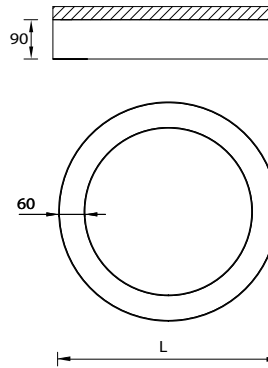

Gavle 3 Tunable White

Surface ceiling luminaires

Project :	Location :	Type :	Quantity :
Note :			

Luminaire Structure

Comprehensive range of clean-edged interior circular ring fixtures
Powerful and technical performance options shrouded in a minimalist aesthetic form.

Light Symbol

Ordering guide sample

GAV-80102	- O -	TUW	-	A81381	Diffuser for light output control O - Opal diffuser UGR <19	Colour Temperature TUW - Tunable white 2700K - 6500K
	Diffuser	Colour		Accessory 1		

Lens diffuser

Product Code

Model No.	No. LED		System Power W	Lumen lm	Colour	EEC	Dimension		Remote Driver	Weight kg
	UP	DOWN					L			

SURFACE CEILING MOUNTED · DOWN LIGHT · 60x90MM. · TUNABLE WHITE

GAV-80102	- O -	TUW	-	288 LED	26	2455	TUW	A++	500	✓	3.4
GAV-80112	- O -	TUW	-	768 LED	49	4989	TUW	A++	1000	✓	6.9
GAV-80122	- O -	TUW	-	1152 LED	73	7661	TUW	A++	1500	✓	11.3
GAV-80132	- O -	TUW	-	1536 LED	98	10018	TUW	A++	2000	✓	15.4
GAV-80142	- O -	TUW	-	1920 LED	125	12705	TUW	A++	2500	✓	20.0
GAV-80152	- O -	TUW	-	2304 LED	147	13795	TUW	A++	3000	✓	25.0
GAV-80162	- O -	TUW	-	3072 LED	206	21072	TUW	A++	4000	✓	39.4
GAV-80172	- O -	TUW	-	3840 LED	250	24807	TUW	A++	5000	✓	40.1

Accessory

Accessory For Wireless Bluetooth

Colour Code

- 01	- 03	- 05	
Black RAL 9011	White RAL 9003	Matt Silver RAL 9006	RESET

HEADQUARTERS EUROPE

Ligman Europe s.r.o.
VGP Park Ústí nad Labem, P2 | Přestanov 120 | 40317 Přestanov |
Czech Republic | Tel. +420 477 07 1500 | sales.cz@ligman.com
www.ligman.com

HEADQUARTERS THAILAND

Ligman Lighting Co., Ltd.
17/2 | Moo 4 | Monthong | Bangnampreaw | Chachoengsao 24150 |
Thailand | Tel : +66 (2) 7339140 | info@ligman.com

Ligman Ltd.
Victory Way | Crossways | Dartford DA2 6QD |
United Kingdom | Tel +66 2 733 9140 | Fax +66 2 733 9153 |
sales.uk@ligman.com

Technical amendments reserved.