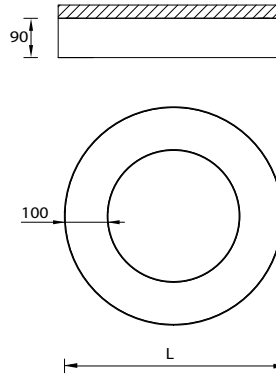

Gavle 4 RGBW Wireless Bluetooth Surface ceiling luminaires

Project :	Location :	Type :	Quantity :
Note :			

Luminaire Structure

Comprehensive range of clean-edged interior circular ring fixtures
Powerful and technical performance options shrouded in a minimalist aesthetic form.

Light Symbol

Ordering guide sample

GAV-80403	- O -	RGBW40	- A81481	Diffuser for light output control O - Opal diffuser UGR <19	Colour Temperature W40 - Neutral white 4000K RGBW
	Diffuser	Colour	Accessory 1		

Lens diffuser

Product Code

Model No.	No. LED		System Power W	Lumen lm	Colour	EEC	Dimension		Remote Driver	Weight kg
	UP	DOWN					L			

SURFACE CEILING MOUNTED · DOWN LIGHT · 100x90MM. · RGBW WIRELESS BLUETOOTH

GAV-80403	- O - RGBW	-	1152 LED	41	1444	RGBW40	A++	500	✓	3.9
GAV-80413	- O - RGBW	-	2688 LED	93	3470	RGBW40	A++	1000	✓	9.0
GAV-80423	- O - RGBW	-	3840 LED	133	5217	RGBW40	A++	1500	✓	13.9
GAV-80433	- O - RGBW	-	5376 LED	187	7319	RGBW40	A++	2000	-	18.4
GAV-80443	- O - RGBW	-	6912 LED	240	9259	RGBW40	A++	2500	-	25.0
GAV-80453	- O - RGBW	-	7680 LED	267	10311	RGBW40	A++	3000	-	33.3
GAV-80463	- O - RGBW	-	10752 LED	373	14446	RGBW40	A++	4000	-	42.8
GAV-80473	- O - RGBW	-	13824 LED	480	18957	RGBW40	A++	5000	-	50.8

Colour Temperature

RGBW40

Accessory

Colour Code

- 01	- 03	- 05	
Black RAL 9011	White RAL 9003	Matt Silver RAL 9006	RESET

Accessory For Wireless Bluetooth

HEADQUARTERS EUROPE

Ligman Europe s.r.o.
VGP Park Usti nad Labem, P2 | Pířestanov 120 | 40317 Pířestanov |
Czech Republic | Tel. +420 477 07 1500 | sales.cz@ligman.com
www.ligman.com

HEADQUARTERS THAILAND

Ligman Lighting Co., Ltd.
17/2 | Moo 4 | Monthong | Bangnampreaw | Chachoengsao 24150 |
Thailand | Tel: +66 (2) 7339140 | info@ligman.com

Ligman Ltd.
Victory Way | Crossways | Dartford DA2 6QD |
United Kingdom | Tel +66 2 733 9140 | Fax +66 2 733 9153 |
sales.uk@ligman.com

Technical amendments reserved.