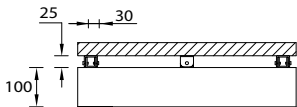

Gavle 4 Dimming Type

Surface ceiling luminaires

Project :	Location :	Type :	Quantity :
Note :			

Luminaire Structure

Comprehensive range of clean-edged interior circular ring fixtures
Powerful and technical performance options shrouded in a minimalist aesthetic form