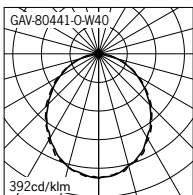

Photometric

* Installation manual available online at www.ligman.com.
* Luminous flux and system power are rated from absolute photometry according to LM-79-08 standard for LED luminaire.
* Photometric diagram for standard non-accessory, please consult the factory in case accessory option.

HEADQUARTERS EUROPE

Ligman Europe s.r.o.
VGP Park Ústí nad Labem, P2 | Přeštanov 120 | 40317 Přeštanov |
Czech Republic | Tel. +420 477 07 1500 | sales.cz@ligman.com
www.ligman.com

HEADQUARTERS THAILAND

Ligman Lighting Co., Ltd.
17/2 | Moo 4 | Monthong | Bangnampreaw | Chachoengsao 24150 |
Thailand | Tel : +66 (2) 7339140 | info@ligman.com

Ligman Ltd.
Victory Way | Crossways | Dartford DA2 6QD |
United Kingdom | Tel +66 2 733 9140 | Fax +66 2 733 9153 |
sales.uk@ligman.com

Technical amendments reserved.