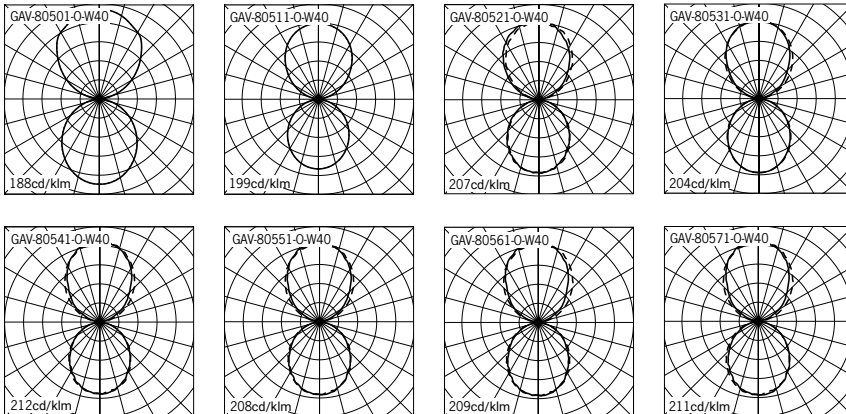

Gavle 4 Dimming Type

Surface ceiling luminaires

Project :	Location :	Type :	Quantity :
Note :			

Lens diffuser

Accessory For Wireless Bluetooth

Dimming Type

ND   DI   DA

Colour Code

- 01	- 03	- 05	
Black RAL 9011	White RAL 9003	Matt Silver RAL 9006	RESET

Photometric

* Installation manual available online at www.ligman.com.
* Luminous flux and system power are rated from absolute photometry according to LM-79-08 standard for LED luminaire.
* Photometric diagram for standard non-accessory, please consult the factory in case accessory option.

HEADQUARTERS EUROPE

Ligman Europe s.r.o.
VGP Park Ústí nad Labem, P2 | Přestanov 120 | 40317 Přestanov |
Czech Republic | Tel. +420 477 07 1500 | sales.cz@ligman.com
www.ligman.com

HEADQUARTERS THAILAND

Ligman Lighting Co.,Ltd.
17/2 | Moo 4 | Monthong | Bangnampreaw | Chachoengsao 24150 |
Thailand | Tel : +66 (2) 7339140 | info@ligman.com

Ligman Ltd.
Victory Way | Crossways | Dartford DA2 6QD |
United Kingdom | Tel +66 2 733 9140 | Fax +66 2 733 9153 |
sales.uk@ligman.com

Technical amendments reserved.