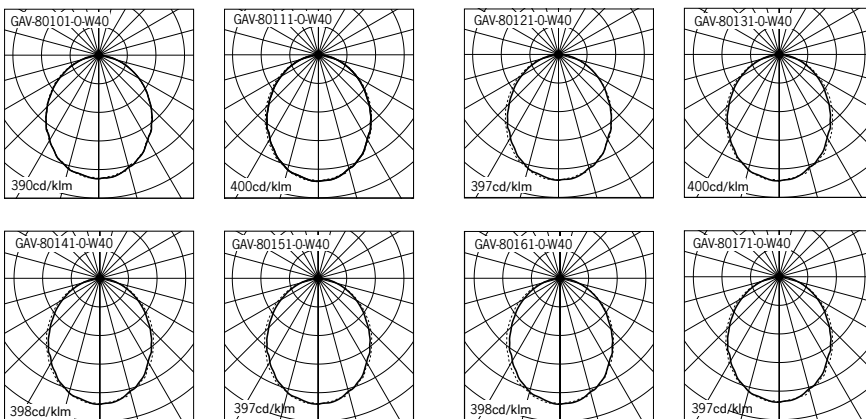

Photometric

* Installation manual available online at www.ligman.com.
 * Luminous flux and system power are rated from absolute photometry according to LM-79-08 standard for LED luminaire.
 * Photometric diagram for standard non-accessory, please consult the factory in case accessory option.