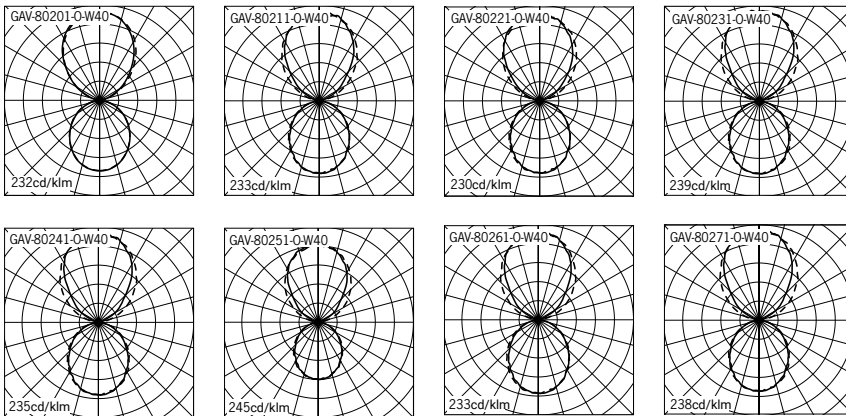

Gavle 3 Dimming Type

Surface ceiling luminaires

Project :	Location :	Type :	Quantity :
Note :			

Lens diffuser

Accessory For Wireless Bluetooth

Dimming Type

ND   DI   DA

Colour Code

- 01	- 03	- 05	
Black RAL 9011	White RAL 9003	Matt Silver RAL 9006	RESET

Photometric

* Installation manual available online at www.ligman.com.
• Luminous flux and system power are rated from absolute photometry according to LM-79-08 standard for LED luminaire.
• Photometric diagram for standard non-accessory, please consult the factory in case accessory option.

HEADQUARTERS EUROPE

Ligman Europe s.r.o.
VGP Park Ústí nad Labem, P2 | Přestanov 120 | 40317 Přestanov |
Czech Republic | Tel. +420 477 07 1500 | sales.cz@ligman.com
www.ligman.com

HEADQUARTERS THAILAND

Ligman Lighting Co., Ltd.
17/2 | Moo 4 | Monthong | Bangnampreaw | Chachoengsao 24150 |
Thailand | Tel : +66 (2) 7339140 | info@ligman.com

Ligman Ltd.
Victory Way | Crossways | Dartford DA2 6QD |
United Kingdom | Tel +66 2 733 9140 | Fax +66 2 733 9153 |
sales.uk@ligman.com

Technical amendments reserved.