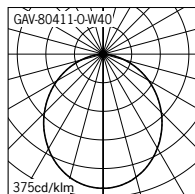

Photometric

* Installation manual available online at www.ligman.com.
* Luminous flux and system power are rated from absolute photometry according to LM-79-08 standard for LED luminaire.
* Photometric diagram for standard non-accessory, please consult the factory in case accessory option.

HEADQUARTERS EUROPE

Ligman Europe s.r.o.
VGP Park Ústí nad Labem, P2 | Přeštanov 120 | 40317 Přeštanov |
Czech Republic | Tel. +420 477 07 1500 | sales.cz@ligman.com
www.ligman.com

HEADQUARTERS THAILAND

Ligman Lighting Co., Ltd.
17/2 | Moo 4 | Monthong | Bangnampreaw | Chachoengsao 24150 |
Thailand | Tel : +66 (2) 7339140 | info@ligman.com

Ligman Ltd.
Victory Way | Crossways | Dartford DA2 6QD |
United Kingdom | Tel +66 2 733 9140 | Fax +66 2 733 9153 |
sales.uk@ligman.com

Technical amendments reserved.