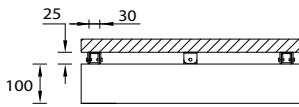

Ordering guide sample

GAV-80201 - O - W30 - DA - A9Q291	Diffuser for light output control O - Opal diffuser UGR <19	Colour Temperature W27 - Warm 2700K W30 - Warm white 3000K W40 - Neutral white 4000K W50 - Cool white 5000K
	Dimming Type ND - Non dimmable DI - 1-10V dimmable DA - DALI dimmable