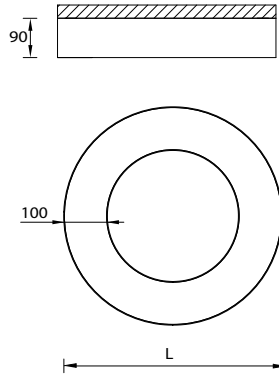

Technical amendments reserved.

Gavle 4 Tunable white

Surface ceiling luminaires

Project :	Location :	Type :	Quantity :
Note :			

Luminaire Structure

Comprehensive range of clean-edged interior circular ring fixtures
Powerful and technical performance options shrouded in a minimalist aesthetic form.