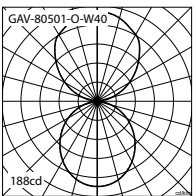

Photometric

* Installation manual available online at www.ligman.com.
* Luminous flux and system power are rated from absolute photometry according to LM-79-08 standard for LED luminaire.
* Photometric diagram for standard non-accessory, please consult the factory in case accessory option.

HEADQUARTERS EUROPE

Ligman Europe s.r.o.
VGP Park Ústí nad Labem, P2 | Přestanov 120 | 40317 Přestanov |
Czech Republic | Tel. +420 477 07 1500 | sales.cz@ligman.com
www.ligman.com

HEADQUARTERS THAILAND

Ligman Lighting Co.,Ltd.
17/2 | Moo 4 | Monthong | Bangnampreaw | Chachoengsao 24150 |
Thailand | Tel: +66 (2) 7339140 | info@ligman.com

Ligman Ltd.
Victory Way | Crossways | Dartford DA2 6QD |
United Kingdom | Tel +66 2 733 9140 | Fax +66 2 733 9153 |
sales.uk@ligman.com

Technical amendments reserved.