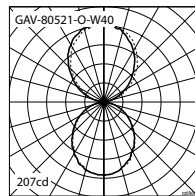

Photometric

* Installation manual available online at www.ligman.com.
* Luminous flux and system power are rated from absolute photometry according to LM-79-08 standard for LED luminaire.
* Photometric diagram for standard non-accessory, please consult the factory in case accessory option.

HEADQUARTERS EUROPE

Ligman Europe s.r.o.
VGP Park Ústí nad Labem, P2 | Přestanov 120 | 40317 Přestanov |
Czech Republic | Tel. +420 477 07 1500 | sales.cz@ligman.com
www.ligman.com

HEADQUARTERS THAILAND

Ligman Lighting Co.,Ltd.
17/2 | Moo 4 | Monthong | Bangnampreaw | Chachoengsao 24150 |
Thailand | Tel: +66 (2) 7339140 | info@ligman.com

Ligman Ltd.
Victory Way | Crossways | Dartford DA2 6QD |
United Kingdom | Tel +66 2 733 9140 | Fax +66 2 733 9153 |
sales.uk@ligman.com

Technical amendments reserved.