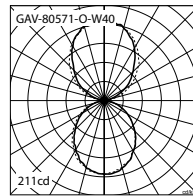

Photometric

* Installation manual available online at www.ligman.com.
* Luminous flux and system power are rated from absolute photometry according to LM-79-08 standard for LED luminaire.
* Photometric diagram for standard non-accessory, please consult the factory in case accessory option.

HEADQUARTERS EUROPE

Ligman Europe s.r.o.
VGP Park Ústí nad Labem, P2 | Přestanov 120 | 40317 Přestanov |
Czech Republic | Tel. +420 477 07 1500 | sales.cz@ligman.com
www.ligman.com

HEADQUARTERS THAILAND

Ligman Lighting Co.,Ltd.
17/2 | Moo 4 | Monthong | Bangnampreaw | Chachoengsao 24150 |
Thailand | Tel: +66 (2) 7339140 | info@ligman.com

Ligman Ltd.
Victory Way | Crossways | Dartford DA2 6QD |
United Kingdom | Tel +66 2 733 9140 | Fax +66 2 733 9153 |
sales.uk@ligman.com

Technical amendments reserved.