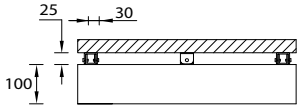

Technical amendments reserved.

Gavle 4 Dimming Type

Surface ceiling luminaires

Project :	Location :	Type :	Quantity :
Note :			

Luminaire Structure

Comprehensive range of clean-edged interior circular ring fixtures
Powerful and technical performance options shrouded in a minimalist aesthetic form