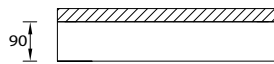

Ordering guide sample