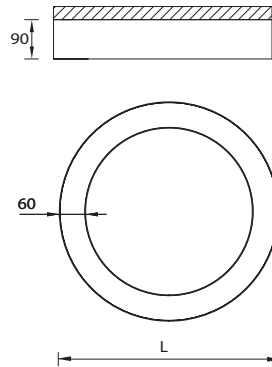

Gavle 3 RGBW Wireless Bluetooth Surface ceiling luminaires

Project :	Location :	Type :	Quantity :
Note :			

Luminaire Structure

Comprehensive range of clean-edged interior circular ring fixtures
Powerful and technical performance options shrouded in a minimalist aesthetic form.

Light Symbol

Ordering guide sample

GAV-80103	- O -	RGBW40	- A81381	Diffuser for light output control O - Opal diffuser UGR <19	Colour Temperature W40 - Neutral white 4000K RGBW
	Diffuser	Colour	Accessory 1		

Lens diffuser

- ☐ (- O) Opal diffuser UGR <19

Product Code

Model No.	No. LED		System Power W	Lumen lm	Colour	EEC	Dimension		Remote Driver	Weight kg
	UP	DOWN					L			

SURFACE CEILING MOUNTED · DOWN LIGHT · 60x90MM. · RGBW WIRELESS BLUETOOTH

☐	GAV-80103	- O -	RGBW	-	384 LED	27	859	RGBW40	A++	500	✓	3.4
☐	GAV-80113	- O -	RGBW	-	960 LED	53	1746	RGBW40	A++	1000	✓	6.9
☐	GAV-80123	- O -	RGBW	-	1536 LED	86	2681	RGBW40	A++	1500	✓	11.3
☐	GAV-80133	- O -	RGBW	-	1920 LED	108	3506	RGBW40	A++	2000	✓	15.4
☐	GAV-80143	- O -	RGBW	-	2688 LED	148	4447	RGBW40	A++	2500	✓	20.0
☐	GAV-80153	- O -	RGBW	-	3072 LED	168	4828	RGBW40	A++	3000	✓	25.0
☐	GAV-80163	- O -	RGBW	-	3840 LED	216	7375	RGBW40	A++	4000	✓	39.4
☐	GAV-80173	- O -	RGBW	-	5376 LED	296	8682	RGBW40	A++	5000	✓	40.1

Colour Temperature

- ☐ RGBW40

Accessory

- ☐ Bracket For Ceilings (A81381)

Colour Code

☐ - 01	☐ - 03	☐ - 05	
Black RAL 9011	White RAL 9003	Matt Silver RAL 9006	RESET

Accessory For Wireless Bluetooth

- ☐ xPress Wireless switch (A90591)

HEADQUARTERS EUROPE

Ligman Europe s.r.o.
VGP Park Ústí nad Labem, P2 | Přestanov 120 | 40317 Přestanov |
Czech Republic | Tel. +420 477 07 1500 | sales.cz@ligman.com
www.ligman.com

HEADQUARTERS THAILAND

Ligman Lighting Co., Ltd.
17/2 | Moo 4 | Monthong | Bangnampreaw | Chachoengsao 24150 |
Thailand | Tel: +66 (2) 7339140 | info@ligman.com

Ligman Ltd.
Victory Way | Crossways | Dartford DA2 6QD |
United Kingdom | Tel +66 2 733 9140 | Fax +66 2 733 9153 |
sales.uk@ligman.com

Technical amendments reserved.