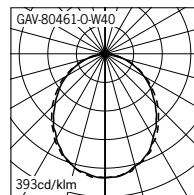

Photometric

* Installation manual available online at www.ligman.com.
* Luminous flux and system power are rated from absolute photometry according to LM-79-08 standard for LED luminaire.
* Photometric diagram for standard non-accessory, please consult the factory in case accessory option.

HEADQUARTERS EUROPE

Ligman Europe s.r.o.
VGP Park Ústí nad Labem, P2 | Přeštanov 120 | 40317 Přeštanov |
Czech Republic | Tel. +420 477 07 1500 | sales.cz@ligman.com
www.ligman.com

HEADQUARTERS THAILAND

Ligman Lighting Co., Ltd.
17/2 | Moo 4 | Monthong | Bangnampreaw | Chachoengsao 24150 |
Thailand | Tel : +66 (2) 7339140 | info@ligman.com

Ligman Ltd.
Victory Way | Crossways | Dartford DA2 6QD |
United Kingdom | Tel +66 2 733 9140 | Fax +66 2 733 9153 |
sales.uk@ligman.com

Technical amendments reserved.