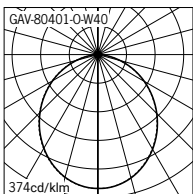

Photometric

* Installation manual available online at www.ligman.com.
* Luminous flux and system power are rated from absolute photometry according to LM-79-08 standard for LED luminaire.
* Photometric diagram for standard non-accessory, please consult the factory in case accessory option.

HEADQUARTERS EUROPE

Ligman Europe s.r.o.
VGP Park Ústí nad Labem, P2 | Přeštanov 120 | 40317 Přeštanov |
Czech Republic | Tel. +420 477 07 1500 | sales.cz@ligman.com
www.ligman.com

HEADQUARTERS THAILAND

Ligman Lighting Co., Ltd.
17/2 | Moo 4 | Monthong | Bangnampreaw | Chachoengsao 24150 |
Thailand | Tel : +66 (2) 7339140 | info@ligman.com

Ligman Ltd.
Victory Way | Crossways | Dartford DA2 6QD |
United Kingdom | Tel +66 2 733 9140 | Fax +66 2 733 9153 |
sales.uk@ligman.com

Technical amendments reserved.