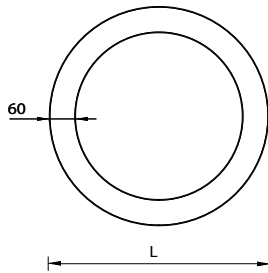

Product Code

Model No.	No. LED		System Power W	Lumen lm	Colour	EEC	Dimension L	Remote Driver	Weight kg
	UP	DOWN							

SURFACE CEILING MOUNTED · UP DOWN LIGHT · 60x100MM · DIMMING TYPE

GAV-80201	- O - W27	192 LED	192 LED	52	4759	2700K	A++	500	-	4.3
GAV-80201	- O - W30	192 LED	192 LED	52	4977	3000K	A++	500	-	4.3
GAV-80201	- O - W40	192 LED	192 LED	52	5195	4000K	A++	500	-	4.3
GAV-80201	- O - W50	192 LED	192 LED	52	5411	5000K	A++	500	-	4.3
GAV-80211	- O - W27	384 LED	384 LED	98	9552	2700K	A++	1000	-	8.9
GAV-80211	- O - W30	384 LED	384 LED	98	9990	3000K	A++	1000	-	8.9
GAV-80211	- O - W40	384 LED	384 LED	98	10428	4000K	A++	1000	-	8.9
GAV-80211	- O - W50	384 LED	384 LED	98	10862	5000K	A++	1000	-	8.9
GAV-80221	- O - W27	576 LED	576 LED	146	14657	2700K	A++	1500	-	13.9
GAV-80221	- O - W30	576 LED	576 LED	146	15329	3000K	A++	1500	-	13.9
GAV-80221	- O - W40	576 LED	576 LED	146	16001	4000K	A++	1500	-	13.9
GAV-80221	- O - W50	576 LED	576 LED	146	16667	5000K	A++	1500	-	13.9
GAV-80231	- O - W27	768 LED	768 LED	197	18612	2700K	A++	2000	-	18.7
GAV-80231	- O - W30	768 LED	768 LED	197	19466	3000K	A++	2000	-	18.7
GAV-80231	- O - W40	768 LED	768 LED	197	20319	4000K	A++	2000	-	18.7
GAV-80231	- O - W50	768 LED	768 LED	197	21164	5000K	A++	2000	-	18.7
GAV-80241	- O - W27	960 LED	960 LED	250	24213	2700K	A++	2500	-	24.8
GAV-80241	- O - W30	960 LED	960 LED	250	25323	3000K	A++	2500	-	24.8
GAV-80241	- O - W40	960 LED	960 LED	250	26433	4000K	A++	2500	-	24.8
GAV-80241	- O - W50	960 LED	960 LED	250	27533	5000K	A++	2500	-	24.8
GAV-80251	- O - W27	1152 LED	1152 LED	294	27768	2700K	A++	3000	-	30.9
GAV-80251	- O - W30	1152 LED	1152 LED	294	29041	3000K	A++	3000	-	30.9
GAV-80251	- O - W40	1152 LED	1152 LED	294	30314	4000K	A++	3000	-	30.9
GAV-80251	- O - W50	1152 LED	1152 LED	294	31575	5000K	A++	3000	-	30.9
GAV-80261	- O - W27	1536 LED	1536 LED	413	39601	2700K	A++	4000	-	40.1
GAV-80261	- O - W30	1536 LED	1536 LED	413	41416	3000K	A++	4000	-	40.1
GAV-80261	- O - W40	1536 LED	1536 LED	413	43232	4000K	A++	4000	-	40.1
GAV-80261	- O - W50	1536 LED	1536 LED	413	45030	5000K	A++	4000	-	40.1
GAV-80271	- O - W27	1920 LED	1920 LED	499	48151	2700K	A++	5000	-	48.8
GAV-80271	- O - W30	1920 LED	1920 LED	499	50359	3000K	A++	5000	-	48.8
GAV-80271	- O - W40	1920 LED	1920 LED	499	52567	4000K	A++	5000	-	48.8
GAV-80271	- O - W50	1920 LED	1920 LED	499	54754	5000K	A++	5000	-	48.8

Light Symbol

Up - Down light