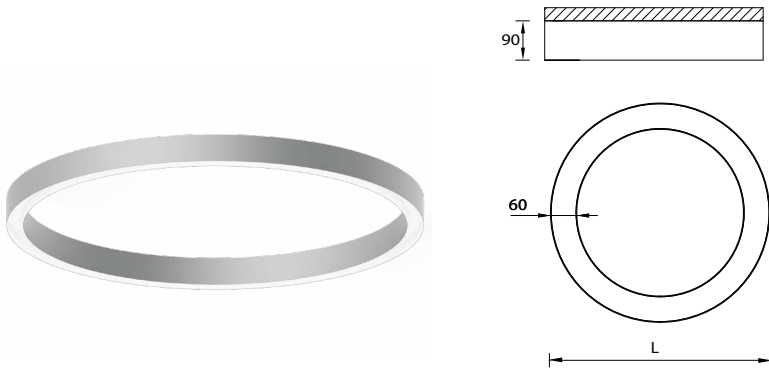

Technical amendments reserved.

Gavle 3 RGBW DMX

Surface ceiling luminaires

Project :	Location :	Type :	Quantity :
Note :			

Luminaire Structure

Comprehensive range of clean-edged interior circular ring fixtures
Powerful and technical performance options shrouded in a minimalist aesthetic form.