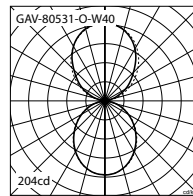

Photometric

* Installation manual available online at www.ligman.com.
* Luminous flux and system power are rated from absolute photometry according to LM-79-08 standard for LED luminaire.
* Photometric diagram for standard non-accessory, please consult the factory in case accessory option.

HEADQUARTERS EUROPE

Ligman Europe s.r.o.
VGP Park Ústí nad Labem, P2 | Přestanov 120 | 40317 Přestanov |
Czech Republic | Tel. +420 477 07 1500 | sales.cz@ligman.com
www.ligman.com

HEADQUARTERS THAILAND

Ligman Lighting Co.,Ltd.
17/2 | Moo 4 | Monthong | Bangnampreaw | Chachoengsao 24150 |
Thailand | Tel: +66 (2) 7339140 | info@ligman.com

Ligman Ltd.
Victory Way | Crossways | Dartford DA2 6QD |
United Kingdom | Tel +66 2 733 9140 | Fax +66 2 733 9153 |
sales.uk@ligman.com

Technical amendments reserved.