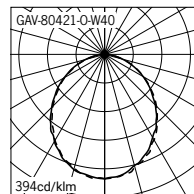

Photometric

* Installation manual available online at www.ligman.com.
* Luminous flux and system power are rated from absolute photometry according to LM-79-08 standard for LED luminaire.
* Photometric diagram for standard non-accessory, please consult the factory in case accessory option.

HEADQUARTERS EUROPE

Ligman Europe s.r.o.
VGP Park Ústí nad Labem, P2 | Přeštanov 120 | 40317 Přeštanov |
Czech Republic | Tel. +420 477 07 1500 | sales.cz@ligman.com
www.ligman.com

HEADQUARTERS THAILAND

Ligman Lighting Co., Ltd.
17/2 | Moo 4 | Monthong | Bangnampreaw | Chachoengsao 24150 |
Thailand | Tel : +66 (2) 7339140 | info@ligman.com

Ligman Ltd.
Victory Way | Crossways | Dartford DA2 6QD |
United Kingdom | Tel +66 2 733 9140 | Fax +66 2 733 9153 |
sales.uk@ligman.com

Technical amendments reserved.