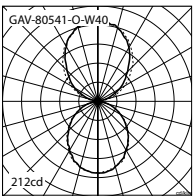

Photometric

* Installation manual available online at www.ligman.com.
* Luminous flux and system power are rated from absolute photometry according to LM-79-08 standard for LED luminaire.
* Photometric diagram for standard non-accessory, please consult the factory in case accessory option.

HEADQUARTERS EUROPE

Ligman Europe s.r.o.
VGP Park Ústí nad Labem, P2 | Přestanov 120 | 40317 Přestanov |
Czech Republic | Tel. +420 477 07 1500 | sales.cz@ligman.com
www.ligman.com

HEADQUARTERS THAILAND

Ligman Lighting Co.,Ltd.
17/2 | Moo 4 | Monthong | Bangnampreaw | Chachoengsao 24150 |
Thailand | Tel: +66 (2) 7339140 | info@ligman.com

Ligman Ltd.
Victory Way | Crossways | Dartford DA2 6QD |
United Kingdom | Tel +66 2 733 9140 | Fax +66 2 733 9153 |
sales.uk@ligman.com

Technical amendments reserved.