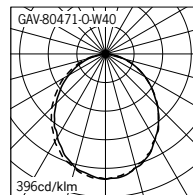

Photometric

* Installation manual available online at www.ligman.com.
* Luminous flux and system power are rated from absolute photometry according to LM-79-08 standard for LED luminaire.
* Photometric diagram for standard non-accessory, please consult the factory in case accessory option.

HEADQUARTERS EUROPE

Ligman Europe s.r.o.
VGP Park Ústí nad Labem, P2 | Přeštanov 120 | 40317 Přeštanov |
Czech Republic | Tel. +420 477 07 1500 | sales.cz@ligman.com
www.ligman.com

HEADQUARTERS THAILAND

Ligman Lighting Co., Ltd.
17/2 | Moo 4 | Monthong | Bangnampreaw | Chachoengsao 24150 |
Thailand | Tel : +66 (2) 7339140 | info@ligman.com

Ligman Ltd.
Victory Way | Crossways | Dartford DA2 6QD |
United Kingdom | Tel +66 2 733 9140 | Fax +66 2 733 9153 |
sales.uk@ligman.com

Technical amendments reserved.