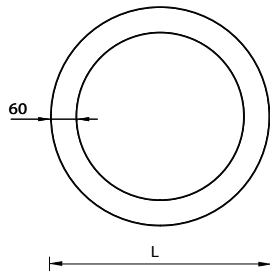

GAV-80101 - O - W30 - DA - A81381	Diffuser for light output control O - Opal diffuser UGR <19	Colour Temperature W27 - Warm 2700K W30 - Warm white 3000K W40 - Neutral white 4000K W50 - Cool white 5000K
Diffuser Colour Dim Type Accessory 1	Dimming Type ND - Non dimmable DI - 1-10V dimmable DA - DALI dimmable	

Product Code

Model No.	No. LED		System Power W	Lumen lm	Colour	EEC	Dimension L	Remote Driver	Weight kg		
	UP	DOWN									
SURFACE CEILING MOUNTED · DOWN LIGHT · 60x90MM. · DIMMING TYPE											
GAV-80101	- O -	W27	-	192 LED	26	2249	2700K	A++	500	-	3.9
GAV-80101	- O -	W30	-	192 LED	26	2352	3000K	A++	500	-	3.9
GAV-80101	- O -	W40	-	192 LED	26	2455	4000K	A++	500	-	3.9
GAV-80101	- O -	W50	-	192 LED	26	2557	5000K	A++	500	-	3.9
GAV-80111	- O -	W27	-	384 LED	49	4570	2700K	A++	1000	-	7.4
GAV-80111	- O -	W30	-	384 LED	49	4779	3000K	A++	1000	-	7.4
GAV-80111	- O -	W40	-	384 LED	49	4989	4000K	A++	1000	-	7.4
GAV-80111	- O -	W50	-	384 LED	49	5197	5000K	A++	1000	-	7.4
GAV-80121	- O -	W27	-	576 LED	73	7017	2700K	A++	1500	-	11.8
GAV-80121	- O -	W30	-	576 LED	73	7339	3000K	A++	1500	-	11.8
GAV-80121	- O -	W40	-	576 LED	73	7661	4000K	A++	1500	-	11.8
GAV-80121	- O -	W50	-	576 LED	73	7980	5000K	A++	1500	-	11.8
GAV-80131	- O -	W27	-	768 LED	98	9176	2700K	A++	2000	-	15.8
GAV-80131	- O -	W30	-	768 LED	98	9597	3000K	A++	2000	-	15.8
GAV-80131	- O -	W40	-	768 LED	98	10018	4000K	A++	2000	-	15.8
GAV-80131	- O -	W50	-	768 LED	98	10435	5000K	A++	2000	-	15.8
GAV-80141	- O -	W27	-	960 LED	125	11638	2700K	A++	2500	-	20.5
GAV-80141	- O -	W30	-	960 LED	125	12171	3000K	A++	2500	-	20.5
GAV-80141	- O -	W40	-	960 LED	125	12705	4000K	A++	2500	-	20.5
GAV-80141	- O -	W50	-	960 LED	125	13234	5000K	A++	2500	-	20.5
GAV-80151	- O -	W27	-	1152 LED	147	12636	2700K	A++	3000	-	25.5
GAV-80151	- O -	W30	-	1152 LED	147	13216	3000K	A++	3000	-	25.5
GAV-80151	- O -	W40	-	1152 LED	147	13795	4000K	A++	3000	-	25.5
GAV-80151	- O -	W50	-	1152 LED	147	14369	5000K	A++	3000	-	25.5
GAV-80161	- O -	W27	-	1536 LED	206	19302	2700K	A++	4000	-	39.4
GAV-80161	- O -	W30	-	1536 LED	206	20187	3000K	A++	4000	-	39.4
GAV-80161	- O -	W40	-	1536 LED	206	21072	4000K	A++	4000	-	39.4
GAV-80161	- O -	W50	-	1536 LED	206	21949	5000K	A++	4000	-	39.4
GAV-80171	- O -	W27	-	1920 LED	250	22723	2700K	A++	5000	-	40.1
GAV-80171	- O -	W30	-	1920 LED	250	23765	3000K	A++	5000	-	40.1
GAV-80171	- O -	W40	-	1920 LED	250	24807	4000K	A++	5000	-	40.1
GAV-80171	- O -	W50	-	1920 LED	250	25839	5000K	A++	5000	-	40.1

Light Symbol

Down light