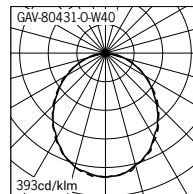

Photometric

* Installation manual available online at www.ligman.com.
* Luminous flux and system power are rated from absolute photometry according to LM-79-08 standard for LED luminaire.
* Photometric diagram for standard non-accessory, please consult the factory in case accessory option.

HEADQUARTERS EUROPE

Ligman Europe s.r.o.
VGP Park Ústí nad Labem, P2 | Přeštanov 120 | 40317 Přeštanov |
Czech Republic | Tel. +420 477 07 1500 | sales.cz@ligman.com
www.ligman.com

HEADQUARTERS THAILAND

Ligman Lighting Co., Ltd.
17/2 | Moo 4 | Monthong | Bangnampreaw | Chachoengsao 24150 |
Thailand | Tel : +66 (2) 7339140 | info@ligman.com

Ligman Ltd.
Victory Way | Crossways | Dartford DA2 6QD |
United Kingdom | Tel +66 2 733 9140 | Fax +66 2 733 9153 |
sales.uk@ligman.com

Technical amendments reserved.