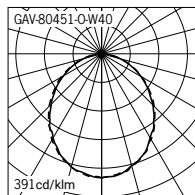

Photometric

* Installation manual available online at www.ligman.com.
* Luminous flux and system power are rated from absolute photometry according to LM-79-08 standard for LED luminaire.
* Photometric diagram for standard non-accessory, please consult the factory in case accessory option.

HEADQUARTERS EUROPE

Ligman Europe s.r.o.
VGP Park Ústí nad Labem, P2 | Přeštanov 120 | 40317 Přeštanov |
Czech Republic | Tel. +420 477 07 1500 | sales.cz@ligman.com
www.ligman.com

HEADQUARTERS THAILAND

Ligman Lighting Co., Ltd.
17/2 | Moo 4 | Monthong | Bangnampreaw | Chachoengsao 24150 |
Thailand | Tel : +66 (2) 7339140 | info@ligman.com

Ligman Ltd.
Victory Way | Crossways | Dartford DA2 6QD |
United Kingdom | Tel +66 2 733 9140 | Fax +66 2 733 9153 |
sales.uk@ligman.com

Technical amendments reserved.