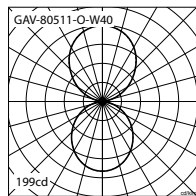

Photometric

* Installation manual available online at www.ligman.com.
* Luminous flux and system power are rated from absolute photometry according to LM-79-08 standard for LED luminaire.
* Photometric diagram for standard non-accessory, please consult the factory in case accessory option.

HEADQUARTERS EUROPE

Ligman Europe s.r.o.
VGP Park Ústí nad Labem, P2 | Přestanov 120 | 40317 Přestanov |
Czech Republic | Tel. +420 477 07 1500 | sales.cz@ligman.com
www.ligman.com

HEADQUARTERS THAILAND

Ligman Lighting Co.,Ltd.
17/2 | Moo 4 | Monthong | Bangnampreaw | Chachoengsao 24150 |
Thailand | Tel: +66 (2) 7339140 | info@ligman.com

Ligman Ltd.
Victory Way | Crossways | Dartford DA2 6QD |
United Kingdom | Tel +66 2 733 9140 | Fax +66 2 733 9153 |
sales.uk@ligman.com

Technical amendments reserved.